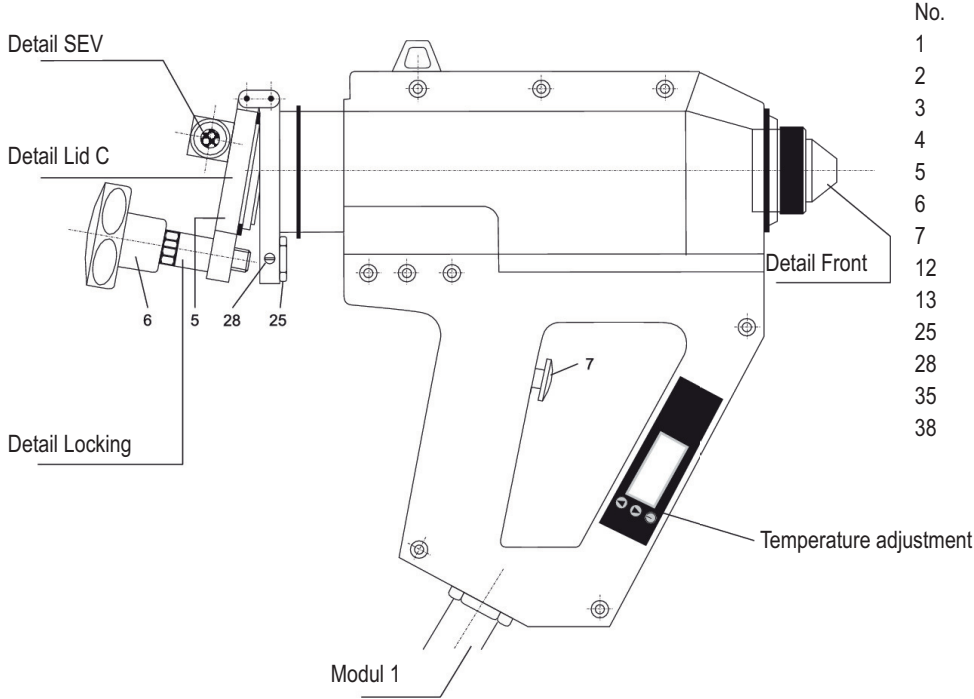

No.	Art.No.	name of article
1	2518	Thermometer
2	2517	Thermostat
3	3657	Lid "A" for TR 50.4 / 60
4	3661	Lid "D" for TR 55
5	3660	Lid "C" for TR 70 / 700 / 80
6	2613	Star Grip
7	2711	Trigger
12	3074	Nozzle M14 for TR 50.4 / 55
13	1143	Nozzle M10 for TR 70 / 700
25	2884	Lock Nut for Lid Release
28	2911	Cover safety screw
35	2958	Adapter
38	2918	Switch on/off