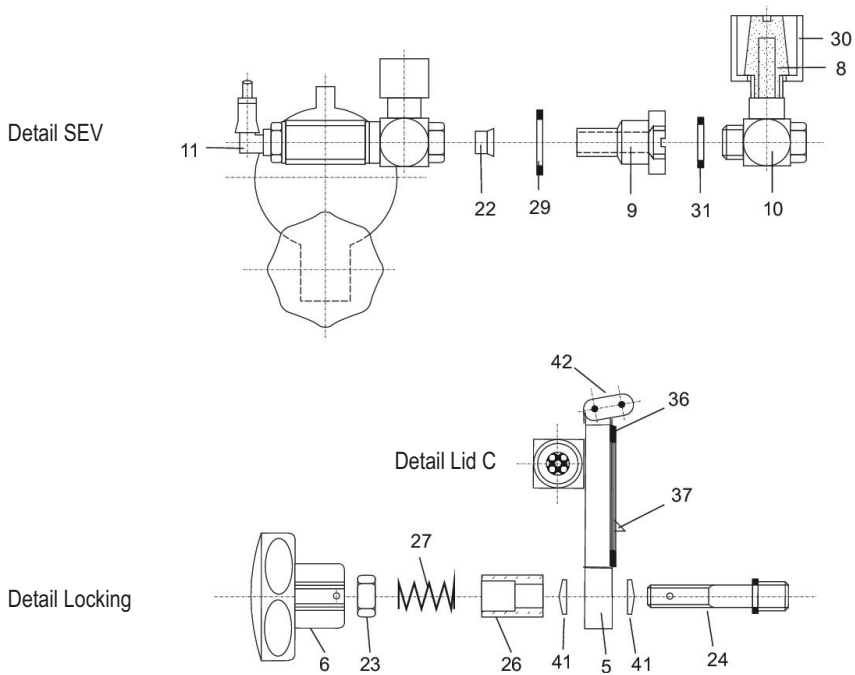

No.	Art.No.	name of article
1	2518	Thermometer
2	2517	Thermostat
3	3657	Lid "A" for TR 50.4 / 60
4	3661	Lid "D" for TR 55
5	3660	Lid "C" for TR 70 / 700 / 80
6	2613	Star Grip
7	2711	Trigger
12	3074	Nozzle M14 for TR 50.4 / 55
13	1143	Nozzle M10 for TR 70 / 700
25	2884	Lock Nut for Lid Release
28	2911	Cover safety screw
35	2958	Adapter
38	2918	Switch on/off

No.	Art.No.	name of article
3	3657	Lid A for TR 50.4 / 60
4	3661	Lid D for TR 55
5	3660	Lid C for TR 70 / 700 / 80
6	2613	Star Grip
8	2683	Sound Absorber SEV
9	2693	DT-SEV
10	3016	L-Screwing
11	2697	90°-Screwing
14	3051	Spray Nozzle
15	2800	Disc
16	2801	Screw M6 x 16
17	2819	Plate
18	2820	Spacer
19	2802	Intensification
20	2603	O-Ring D 40x3 for TR 50.4 / 60
22	2696	Membrane
23	3665	Lock nut M8
24	2883	Lid release shaft
26	2885	Spacer bush
27	2718	Spring
29	2692	O-Ring SEV
30	2694	Cap SEV D 18
31	2695	O-Ring DT SEV
32	3088	Spray Cap
33	2616	Spacer 25x2
36	2955	Flat Seal Gasket
37	2953	Cartridge piercer
41	2124	Disc Spring
42	2617	Hinge link
43	2533	O-Ring 40 x 4
2621	2621	Repairing-Set SEV
2882	2882	Locking complete