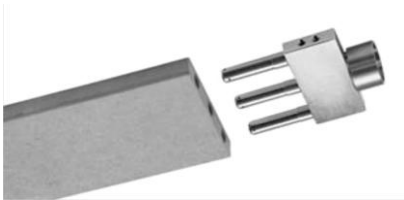

## PIZZI® AUTOMATIC SPECIAL PZN®-SERIE | SARJA | SEERIA

**PZ9129** *Nozzle for dowels*

**PZ9929** *Nozzle for doors  
and for kitchen  
cabinet doors*

**PZ9130** *Dovetail joint*

**PZ9131** *For finger joint*

**PZ9051/9052** *One spatula nozzle  
with delivery on both  
sides H 75 & H -95 mm*

**PZ9078/9978** *Two spatulas nozzle  
with internal delivery on  
both or 4all, H 75/-95 mm*

**PZ9053/9953** *Three spatulas nozzle  
with internal delivery on  
four sides, H 75/-95 mm*