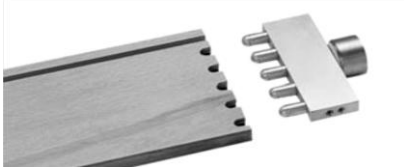

## PIZZI® AUTOMATIC SPECIAL PZN®-SERIE | SARJA | SEERIA

**PZ9129** *Nozzle for dowels*

**PZ9929** *Nozzle for doors  
and for kitchen  
cabinet doors*

**PZ9130** *Dovetail joint*

**PZ9131** *For finger joint*

**PZ9051/9052** *One spatula nozzle  
with delivery on both  
sides H 75 & H -95 mm*

**PZ9078/9978** *Two spatulas nozzle  
with internal delivery on  
both or 4all, H 75/-95 mm*

**PZ9053/9953** *Three spatulas nozzle  
with internal delivery on  
four sides, H 75/-95 mm*