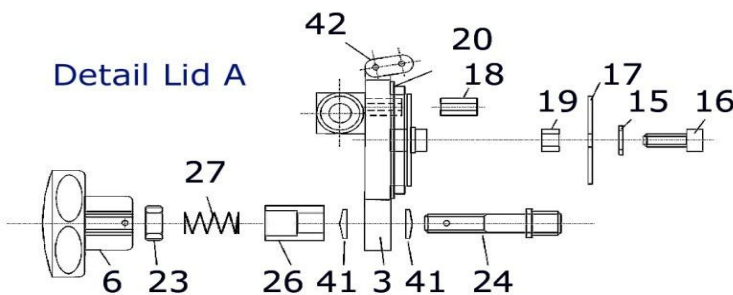

#	Art.	Name of article
3	3657	Lid A for TR 50.4 / 50.5 / 60
4	3661	Lid D for TR 55
5	3660	Lid C for TR 70 / 700 / 80
6	2613	Star Grip
8	2683	Sound Absorber SEV
9	2693	DT-SEV
10	3016	L-Screwing
11	2697	90°-Screwing
14	3051	Spray Nozzle
15	2800	Disc
16	2801	Screw M6 x 16
17	2819	Plate
18	2820	Spacer
19	2802	Intensification
20	2603	O-Ring D 40x3 f. TR 50.4/50.5/60
22	2696	Membrane
23	3665	Lock nut M8
24	2883	Lid release shaft
26	2885	Spacer bush
27	2718	Spring
29	2692	O-Ring SEV
30	2694	Cap SEV D 18
31	2695	O-Ring DT SEV
32	3088	Spray Cap
33	2616	Spacer 25x2
36	2955	Flat Seal Gasket
37	2953	Cartridge piercer
41	2124	Disc Spring
42	2617	Hinge link
43	2533	O-Ring 40 x 4
	2621	Repairing Set SEV
	2882	Locking complete

Detail Lid A