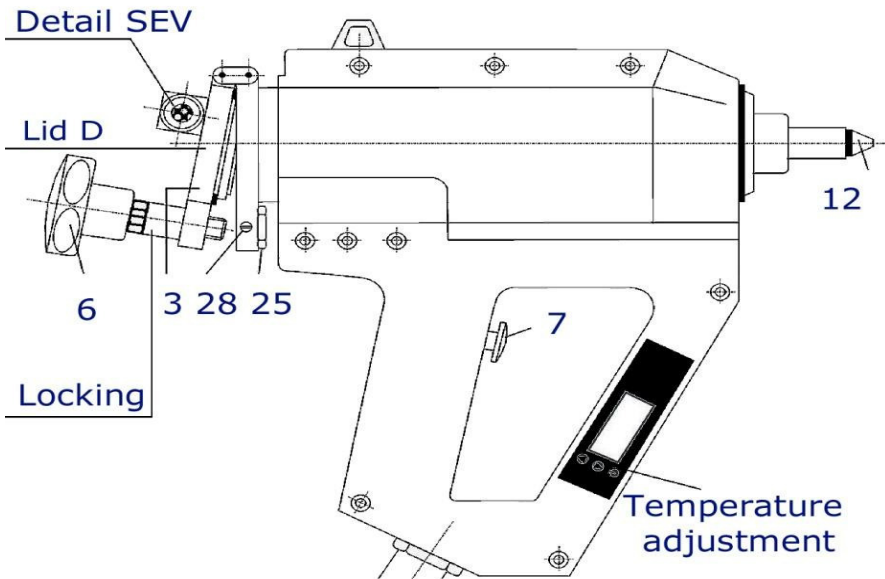

# PAKARTE

S I N C E 1 9 9 3

#	Art.	Name of Article
1	2518	Thermometer
2	2517	Thermostat
3	3657	Lid "A" for TR 50.4 / 50.5 / 60
4	3661	Lid "D" for TR 55
5	3660	Lid "C" for TR 70 / 700 / 80
6	2613	Star Grip
7	2711	Trigger
8	3074	Nozzle M14 for TR 50.4 / 55
13	1143	Nozzle M10 for TR 70 / 700
25	2884	Lock Nut for Lid Release
28	2911	Cover safety screw
35	2958	Adapter
38	2918	Switch on/off