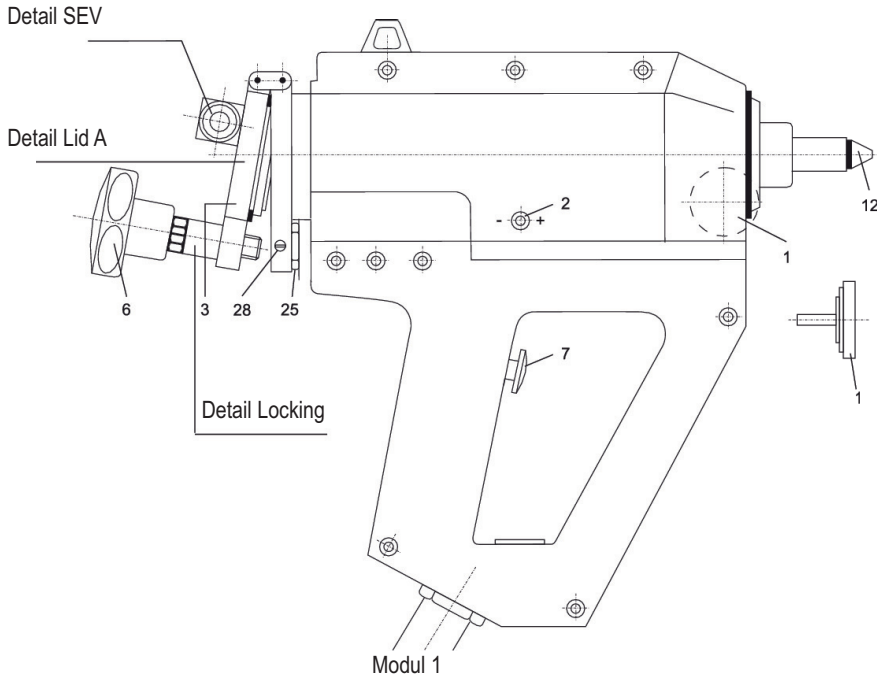

Spare Parts TR 50.4

Detail SEV

Detail Lid A

Detail Locking

Modul 1

No.	Art.No.	name of article
1	2518	Thermometer
2	2517	Thermostat
3	3657	Lid "A" for TR 50.4 / 60
4	3661	Lid "D" for TR 55
5	3660	Lid "C" for TR 70 / 700 / 80
6	2613	Star Grip
7	2711	Trigger
12	3074	Nozzle M14 for TR 50.4 / 55
13	1143	Nozzle M10 for TR 70 / 700
25	2884	Lock Nut for Lid Release
28	2911	Cover safety screw
35	2958	Adapter
38	2918	Switch on/off

Detail SEV

Detail Lid A

Detail Locking

No.	Art.No.	name of article
3	3657	Lid A for TR 50.4 / 60
4	3661	Lid D for TR 55
5	3660	Lid C for TR 70 / 700 / 80
6	2613	Star Grip
8	2683	Sound Absorber SEV
9	2693	DT-SEV
10	3016	L-Screwing
11	2697	90°-Screwing
14	3051	Spray Nozzle
15	2800	Disc
16	2801	Screw M6 x 16
17	2819	Plate
18	2820	Spacer
19	2802	Intensification
20	2603	O-Ring D 40x3 for TR 50.4 / 60
22	2696	Membrane
23	3665	Lock nut M8
24	2883	Lid release shaft
26	2885	Spacer bush
27	2718	Spring
29	2692	O-Ring SEV
30	2694	Cap SEV D 18
31	2695	O-Ring DT SEV
32	3088	Spray Cap
33	2616	Spacer 25x2
36	2955	Flat Seal Gasket
37	2953	Cartridge piercer
41	2124	Disc Spring
42	2617	Hinge link
43	2533	O-Ring 40 x 4
	2621	Repairing-Set SEV
	2882	Locking complete