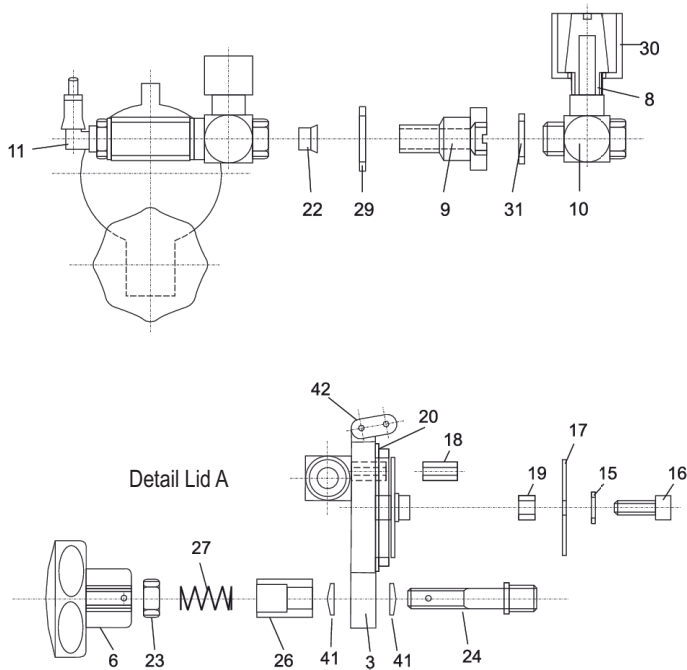

Spare Parts TR 50.4

Detail SEV

Detail Lid A

Detail Locking

Modul 1

No.	Art.No.	name of article
1	2518	Thermometer
2	2517	Thermostat
3	3657	Lid "A" for TR 50.4 / 60
4	3661	Lid "D" for TR 55
5	3660	Lid "C" for TR 70 / 700 / 80
6	2613	Star Grip
7	2711	Trigger
12	3074	Nozzle M14 for TR 50.4 / 55
13	1143	Nozzle M10 for TR 70 / 700
25	2884	Lock Nut for Lid Release
28	2911	Cover safety screw
35	2958	Adapter
38	2918	Switch on/off

Detail SEV

Detail Lid A

Detail Locking

No.	Art.No.	name of article
3	3657	Lid A for TR 50.4 / 60
4	3661	Lid D for TR 55
5	3660	Lid C for TR 70 / 700 / 80
6	2613	Star Grip
8	2683	Sound Absorber SEV
9	2693	DT-SEV
10	3016	L-Screwing
11	2697	90°-Screwing
14	3051	Spray Nozzle
15	2800	Disc
16	2801	Screw M6 x 16
17	2819	Plate
18	2820	Spacer
19	2802	Intensification
20	2603	O-Ring D 40x3 for TR 50.4 / 60
22	2696	Membrane
23	3665	Lock nut M8
24	2883	Lid release shaft
26	2885	Spacer bush
27	2718	Spring
29	2692	O-Ring SEV
30	2694	Cap SEV D 18
31	2695	O-Ring DT SEV
32	3088	Spray Cap
33	2616	Spacer 25x2
36	2955	Flat Seal Gasket
37	2953	Cartridge piercer
41	2124	Disc Spring
42	2617	Hinge link
43	2533	O-Ring 40 x 4
	2621	Repairing-Set SEV
	2882	Locking complete