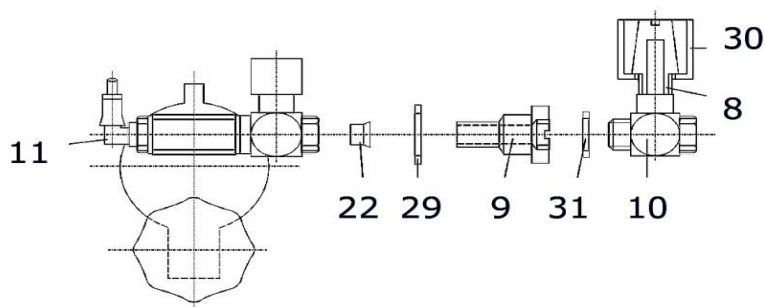

# SPARE PARTS TR-50.5

**PAKARTE**

S I N C E 1 9 9 3

#	Art.	Name of Article
1	2518	Thermometer
2	2517	Thermostat
3	3657	Lid "A" for TR 50.4 / 50.5 / 60
4	3661	Lid "D" for TR 55
5	3660	Lid "C" for TR 70 / 700 / 80
6	2613	Star Grip
7	2711	Trigger
8	3074	Nozzle M14 for TR 50.4 / 55
13	1143	Nozzle M10 for TR 70 / 700
25	2884	Lock Nut for Lid Release
28	2911	Cover safety screw
35	2958	Adapter
38	2918	Switch on/off

#	Art.	Name of article
3	3657	Lid A for TR 50.4 / 50.5 / 60
4	3661	Lid D for TR 55
5	3660	Lid C for TR 70 / 700 / 80
6	2613	Star Grip
8	2683	Sound Absorber SEV
9	2693	DT-SEV
10	3016	L-Screwing
11	2697	90°-Screwing
14	3051	Spray Nozzle
15	2800	Disc
16	2801	Screw M6 x 16
17	2819	Plate
18	2820	Spacer
19	2802	Intensification
20	2603	O-Ring D 40x3 f. TR 50.4/50.5/60
22	2696	Membrane
23	3665	Lock nut M8
24	2883	Lid release shaft
26	2885	Spacer bush
27	2718	Spring
29	2692	O-Ring SEV
30	2694	Cap SEV D 18
31	2695	O-Ring DT SEV
32	3088	Spray Cap
33	2616	Spacer 25x2
36	2955	Flat Seal Gasket
37	2953	Cartridge piercer
41	2124	Disc Spring
42	2617	Hinge link
43	2533	O-Ring 40 x 4
	2621	Repairing Set SEV
	2882	Locking complete