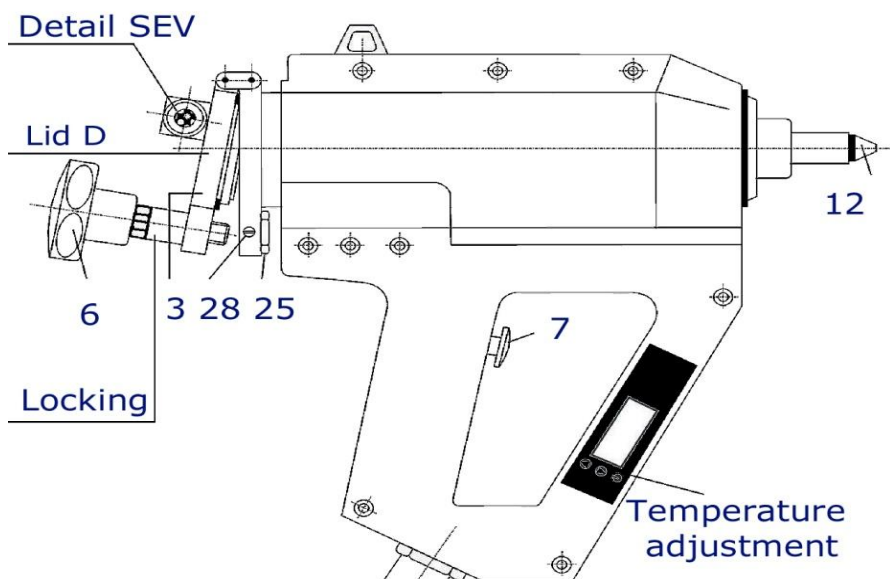

# SPARE PARTS TR-50.5

**PAKARTE**

S I N C E 1 9 9 3

#	Art.	Name of Article
1	2518	Thermometer
2	2517	Thermostat
3	3657	Lid "A" for TR 50.4 / 50.5 / 60
4	3661	Lid "D" for TR 55
5	3660	Lid "C" for TR 70 / 700 / 80
6	2613	Star Grip
7	2711	Trigger
8	3074	Nozzle M14 for TR 50.4 / 55
13	1143	Nozzle M10 for TR 70 / 700
25	2884	Lock Nut for Lid Release
28	2911	Cover safety screw
35	2958	Adapter
38	2918	Switch on/off

#	Art.	Name of article
3	3657	Lid A for TR 50.4 / 50.5 / 60
4	3661	Lid D for TR 55
5	3660	Lid C for TR 70 / 700 / 80
6	2613	Star Grip
8	2683	Sound Absorber SEV
9	2693	DT-SEV
10	3016	L-Screwing
11	2697	90°-Screwing
14	3051	Spray Nozzle
15	2800	Disc
16	2801	Screw M6 x 16
17	2819	Plate
18	2820	Spacer
19	2802	Intensification
20	2603	O-Ring D 40x3 f. TR 50.4/50.5/60
22	2696	Membrane
23	3665	Lock nut M8
24	2883	Lid release shaft
26	2885	Spacer bush
27	2718	Spring
29	2692	O-Ring SEV
30	2694	Cap SEV D 18
31	2695	O-Ring DT SEV
32	3088	Spray Cap
33	2616	Spacer 25x2
36	2955	Flat Seal Gasket
37	2953	Cartridge piercer
41	2124	Disc Spring
42	2617	Hinge link
43	2533	O-Ring 40 x 4
	2621	Repairing Set SEV
	2882	Locking complete