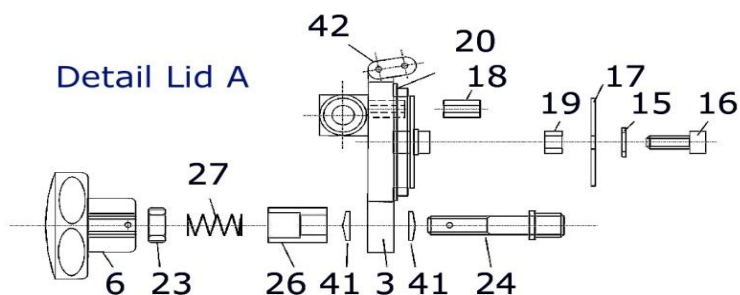

# SPARE PARTS TR-50.5

**PAKARTE**

S I N C E 1 9 9 3

#	Art.	Name of Article
1	2518	Thermometer
2	2517	Thermostat
3	3657	Lid "A" for TR 50.4 / 50.5 / 60
4	3661	Lid "D" for TR 55
5	3660	Lid "C" for TR 70 / 700 / 80
6	2613	Star Grip
7	2711	Trigger
8	3074	Nozzle M14 for TR 50.4 / 55
13	1143	Nozzle M10 for TR 70 / 700
25	2884	Lock Nut for Lid Release
28	2911	Cover safety screw
35	2958	Adapter
38	2918	Switch on/off

#	Art.	Name of article
3	3657	Lid A for TR 50.4 / 50.5 / 60
4	3661	Lid D for TR 55
5	3660	Lid C for TR 70 / 700 / 80
6	2613	Star Grip
8	2683	Sound Absorber SEV
9	2693	DT-SEV
10	3016	L-Screwing
11	2697	90°-Screwing
14	3051	Spray Nozzle
15	2800	Disc
16	2801	Screw M6 x 16
17	2819	Plate
18	2820	Spacer
19	2802	Intensification
20	2603	O-Ring D 40x3 f. TR 50.4/50.5/60
22	2696	Membrane
23	3665	Lock nut M8
24	2883	Lid release shaft
26	2885	Spacer bush
27	2718	Spring
29	2692	O-Ring SEV
30	2694	Cap SEV D 18
31	2695	O-Ring DT SEV
32	3088	Spray Cap
33	2616	Spacer 25x2
36	2955	Flat Seal Gasket
37	2953	Cartridge piercer
41	2124	Disc Spring
42	2617	Hinge link
43	2533	O-Ring 40 x 4
	2621	Repairing Set SEV
	2882	Locking complete