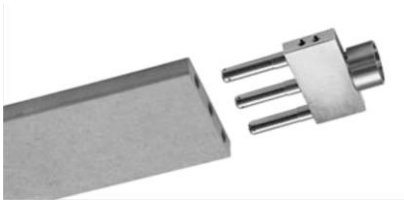

PIZZI® AUTOMATIC SPECIAL PZN®-SERIE | SARJA | SEERIA

PZ9129 *Nozzle for dowels*

PZ9929 *Nozzle for doors
and for kitchen
cabinet doors*

PZ9130 *Dovetail joint*

PZ9131 *For finger joint*

PZ9051/9052 *One spatula nozzle
with delivery on both
sides H 75 & H -95 mm*

PZ9078/9978 *Two spatulas nozzle
with internal delivery on
both or 4all, H 75/-95 mm*

PZ9053/9953 *Three spatulas nozzle
with internal delivery on
four sides, H 75/-95 mm*

PAKARTE LLC
Phone +372 656 3312
Mobile +372 5656 9482
pakarte@pakarte.com
www.pakarte.com