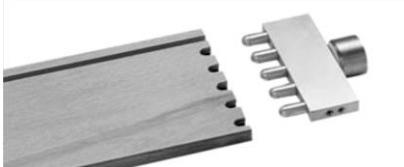

PIZZI® AUTOMATIC SPECIAL PZN®-SERIE | SARJA | SEERIA

PZ9129 *Nozzle for dowels*

PZ9929 *Nozzle for doors
and for kitchen
cabinet doors*

PZ9130 *Dovetail joint*

PZ9131 *For finger joint*

PZ9051/9052 *One spatula nozzle
with delivery on both
sides H 75 & H -95 mm*

PZ9078/9978 *Two spatulas nozzle
with internal delivery on
both or 4all, H 75/-95 mm*

PZ9053/9953 *Three spatulas nozzle
with internal delivery on
four sides, H 75/-95 mm*

PAKARTE LLC
Phone +372 656 3312
Mobile +372 5656 9482
pakarte@pakarte.com
www.pakarte.com