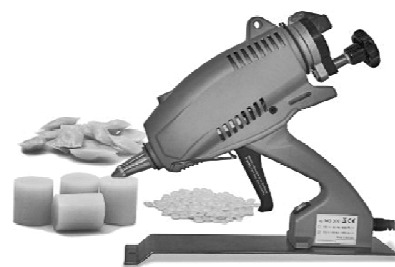

HOTMELT GLUE GUNS

REKA Klebtechnik GmbH (Saksa)
FOR HOTMELT IN GRANULE ETC.:

TR-PNEUMATIC GUNS:

TR50.4.25

TR55LCD

TR60LCD Spray

MS-MECHANICAL GUNS:

MS80