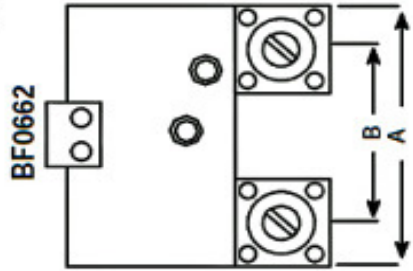

DYNA BF[®] Application Head

**BF0441 BF0442 BF0662
BF0884 etc.**

Model No.	WIDTH	
	A	B
BF0441	44mm 1.73"	n.a.
BF0442	44mm 1.73"	22mm .86"
BF0662	66mm 2.6"	44mm 1.73"
BF0884	88mm 3.46"	66mm 2.6"

PAKARTE LLC
 Phone +(372) 656 3312
 Mob. +(372) 5656 9482
 pakarte@pakarte.com
 Contact: Kuldar Tamm