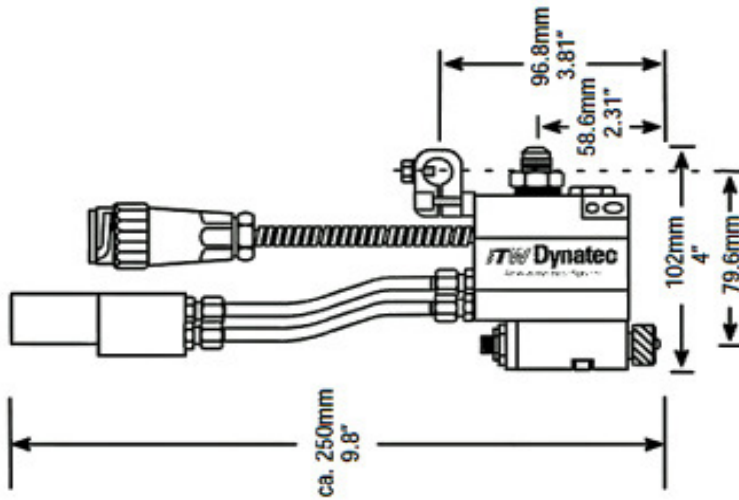

DYNA BF[®] Application Head

**BF0441 BF0442 BF0662
BF0884 etc.**

Model No.	WIDTH	
	A	B
BF0441	44mm 1.73"	n.a.
BF0442	44mm 1.73"	22mm .86"
BF0662	66mm 2.6"	44mm 1.73"
BF0884	88mm 3.46"	66mm 2.6"

PAKARTE LLC
 Phone +(372) 656 3312
 Mob. +(372) 5656 9482
 pakarte@pakarte.com
 Contact: Kuldar Tamm