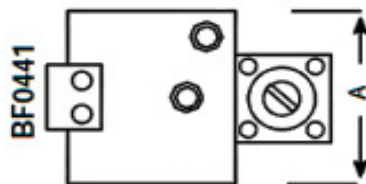

DYNA BF[®] Application Head

**BF0441 BF0442 BF0662
BF0884 etc.**

Model No.	WIDTH	
	A	B
BF0441	44mm 1.73"	n.a.
BF0442	44mm 1.73"	22mm .86"
BF0662	66mm 2.6"	44mm 1.73"
BF0884	88mm 3.46"	66mm 2.6"

PAKARTE LLC
 Phone +(372) 656 3312
 Mob. +(372) 5656 9482
 pakarte@pakarte.com
 Contact: Kuldar Tamm