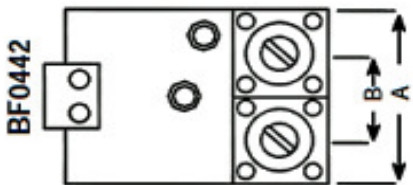

DYNA BF[®] Application Head

**BF0441 BF0442 BF0662
BF0884 etc.**

Model No.	WIDTH	
	A	B
BF0441	44mm 1.73"	n.a.
BF0442	44mm 1.73"	22mm .86"
BF0662	66mm 2.6"	44mm 1.73"
BF0884	88mm 3.46"	66mm 2.6"

PAKARTE LLC
 Phone +(372) 656 3312
 Mob. +(372) 5656 9482
 pakarte@pakarte.com
 Contact: Kuldar Tamm