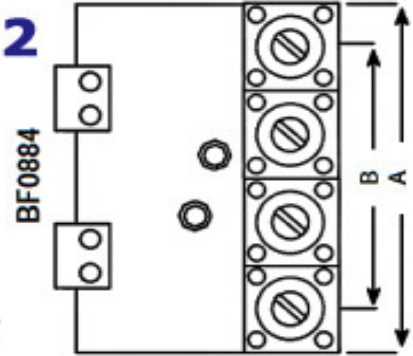

DYNA BF[®] Application Head

**BF0441 BF0442 BF0662
BF0884 etc.**

Model No.	WIDTH	
	A	B
BF0441	44mm 1.73"	n.a.
BF0442	44mm 1.73"	22mm .86"
BF0662	66mm 2.6"	44mm 1.73"
BF0884	88mm 3.46"	66mm 2.6"

PAKARTE LLC
 Phone +(372) 656 3312
 Mob. +(372) 5656 9482
 pakarte@pakarte.com
 Contact: Kuldar Tamm