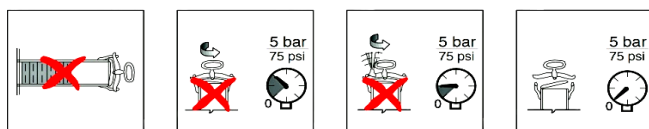

GLUE FEEDER

PZ®9000 / 8 kg / 5 L

<< TOP 1! >>

1 3

- - the feeder has an internal plastic bucket
 - - volume 8 kg / 5 L
 - - max. pressure 5 bar, safety valve
 - - 6 000 - 12 000 mPas / @ 20°C
 - - applications: adhesives, oils, industrial fluids
 - - 1-hand open-closed movement; convenient installation
- <https://youtu.be/TzlelXskIjk?t=28>