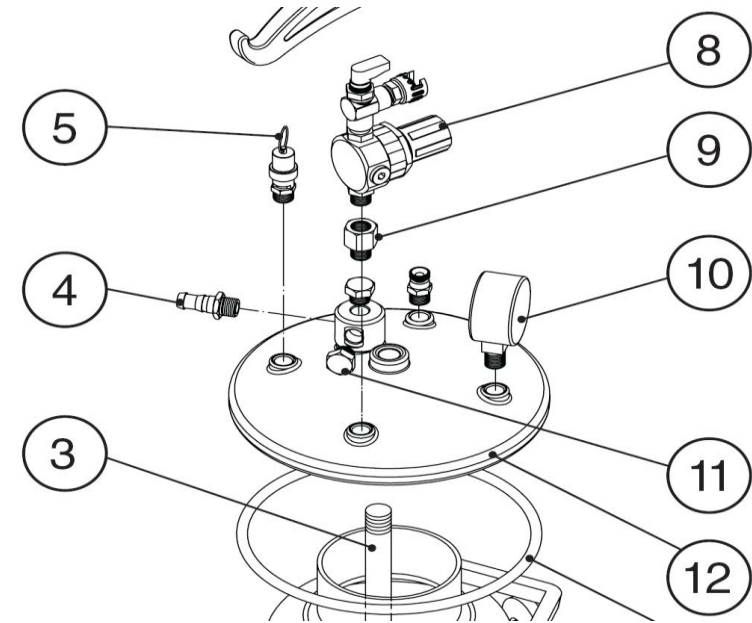

PZ9000

2
3

①	10047
②	10043
③	10042
④	10035
⑤	10033

⑥	10031
⑦	10030
⑧	10157
⑨	10044
⑩	10039

⑪	10034
⑫	10040
⑬	10041
⑭	0077
⑮	0001

⑯	9991

PAKARTE OÜ
Telefon 656 3312
Mobil 5656 9482
pakarte@pakarte.com
www.pakarte.com