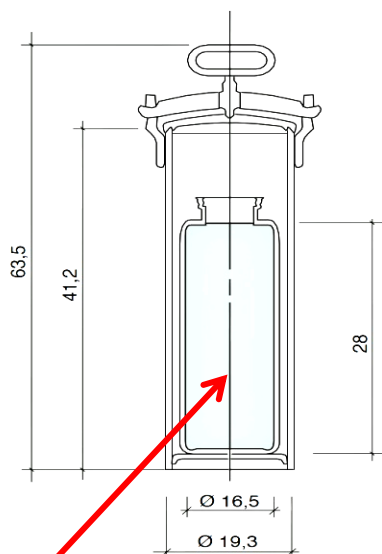

GLUE FEEDER

PZ®9000 / 8 kg / 5 L

<< TOP 1! >>

1 3

- - the feeder has an internal plastic bucket
 - - volume 8 kg / 5 L
 - - max. pressure 5 bar, safety valve
 - - 6 000 - 12 000 mPas / @ 20°C
 - - applications: adhesives, oils, industrial fluids
 - - 1-hand open-closed movement; convenient installation
- <https://youtu.be/TzlelXskIjk?t=28>