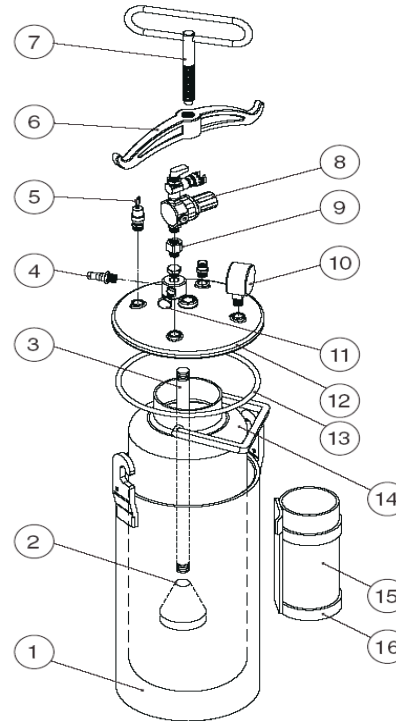

PZ9000

2
3

①	10047
②	10043
③	10042
④	10035
⑤	10033

⑥	10031
⑦	10030
⑧	10157
⑨	10044
⑩	10039

⑪	10034
⑫	10040
⑬	10041
⑭	0077
⑮	0001

⑯	9991

PAKARTE OÜ
Telefon 656 3312
Mobil 5656 9482
pakarte@pakarte.com
www.pakarte.com