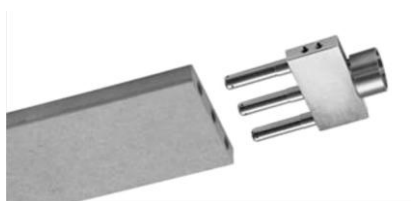

PIZZI® AUTOMATIC SPECIAL PZN®-SERIE | SARJA | SEERIA

PZ9129 *Nozzle for dowels*

PZ9929 *Nozzle for doors
and for kitchen
cabinet doors*

PZ9130 *Dovetail joint*

PZ9131 *For finger joint*

PZ9051/9052 *One spatula nozzle
with delivery on both
sides H 75 & H -95 mm*

PZ9078/9978 *Two spatulas nozzle
with internal delivery on
both or 4all, H 75/-95 mm*

PZ9053/9953 *Three spatulas nozzle
with internal delivery on
four sides, H 75/-95 mm*

PAKARTE LLC
Phone +372 656 3312
Mobile +372 5656 9482
pakarte@pakarte.com
www.pakarte.com