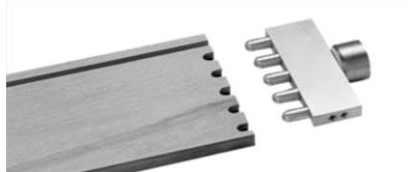

PIZZI® AUTOMATIC SPECIAL PZN®-SERIE | SARJA | SEERIA

PZ9129 *Nozzle for dowels*

PZ9929 *Nozzle for doors
and for kitchen
cabinet doors*

PZ9130 *Dovetail joint*

PZ9131 *For finger joint*

PZ9051/9052 *One spatula nozzle
with delivery on both
sides H 75 & H -95 mm*

PZ9078/9978 *Two spatulas nozzle
with internal delivery on
both or 4all, H 75/-95 mm*

PZ9053/9953 *Three spatulas nozzle
with internal delivery on
four sides, H 75/-95 mm*

PAKARTE LLC
Phone +372 656 3312
Mobile +372 5656 9482
pakarte@pakarte.com
www.pakarte.com