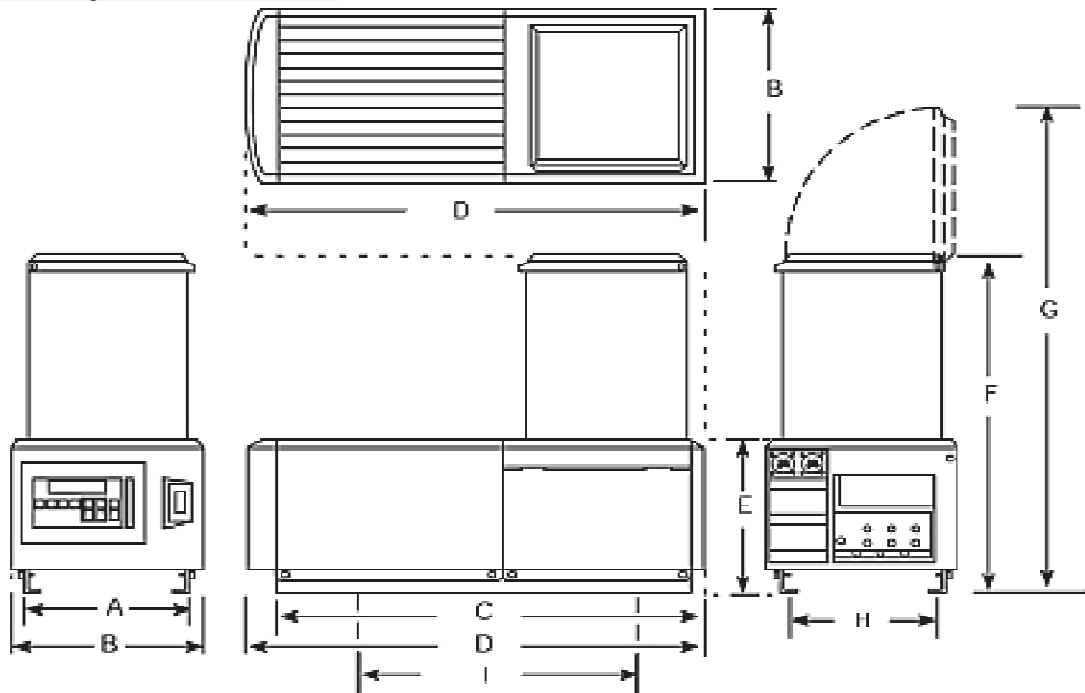

DYNAMELT S[®]

- Tanks 5- 10- 22- 45 kg
- Number of Hoses 2- 4- 6

- Installation Dimensions:

DIMENSION	A	B	C	D	E	F	G	H	I mounting holes*
DM S mm	304.8	355.6	787.0	838.0	304.8	X	X	248.9	381

...

+

+

ITW Dynatec