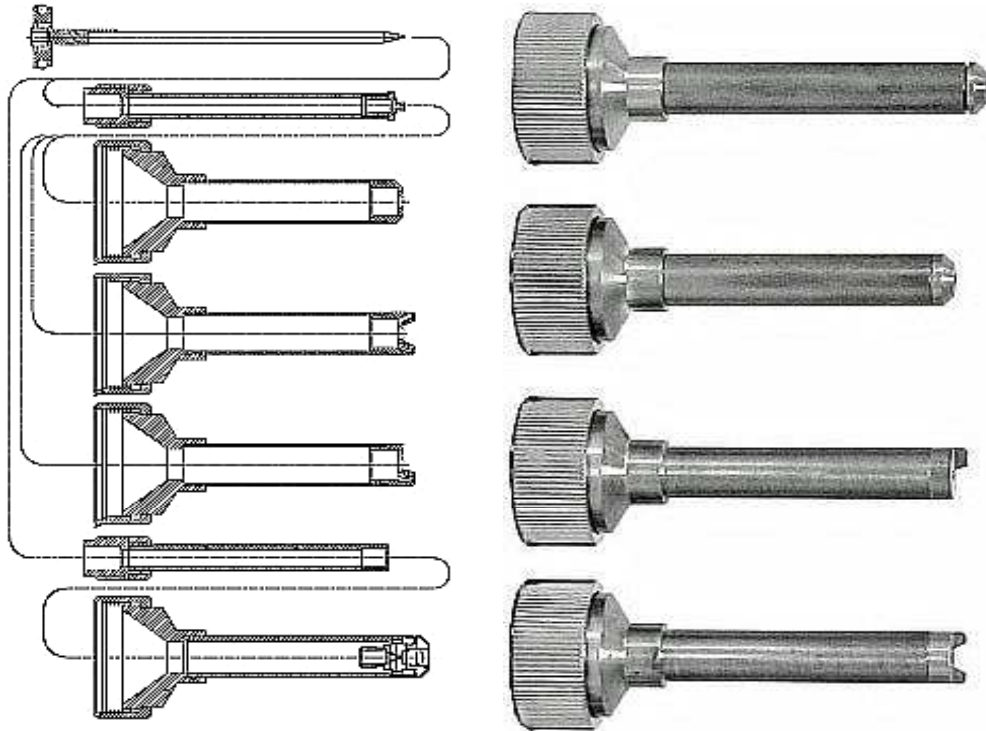

AS-MFS/KA2 D8-EXTENSIONS (option for spray-guns)

TECHNICAL DATA:

Model D-8/V-A: 90°/2x90°/45°

Model D-8/V-G: 0°

Model D-8/V-R: 360° (holes inside)

Standard lengths: 150, 200, 300 mm