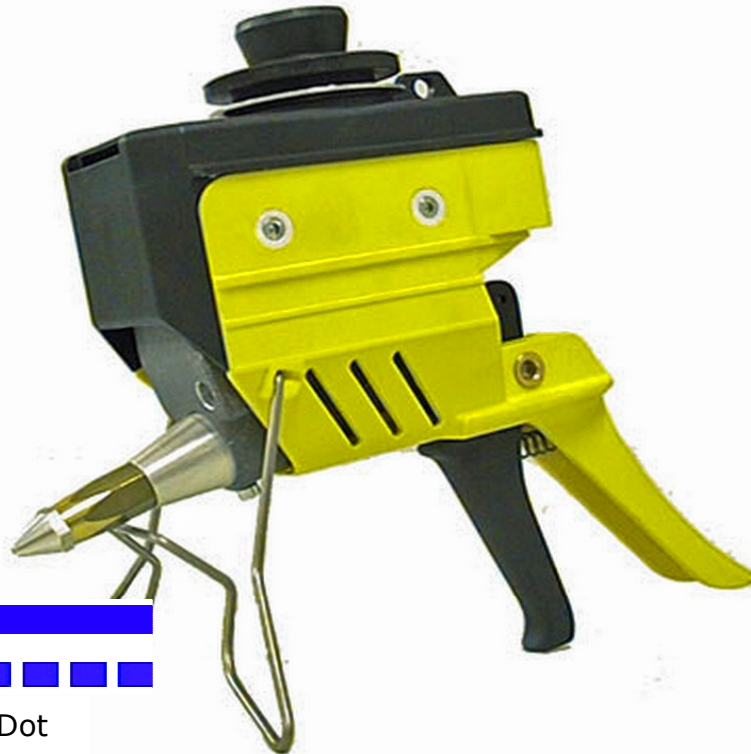

REKA MS-80

Bead & Dot

Technical data:

Glue Gun - mechanical, without compressed air

Hot-melt granulate, -pillows

Operating temperature 60-190°C

Power: 200 W

CE Approved