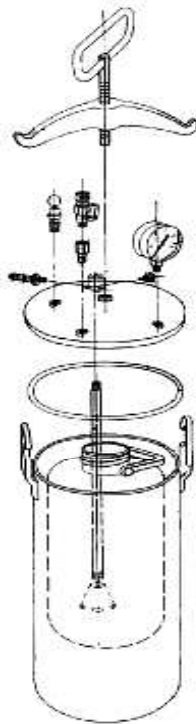

# PIZZI® S.r.l. Glue Feeder PZ9000 and handgun PZ0002

[Glufeder PZ9000 and handgun PZ0002. Settings.](#)

## Glue feeder PZ9000

- 8 kg / 5 L
- Max 5 bar / 75 psi
- 6000-12000 mPas
- 20 x 20 x 65 cm

[Different changeable  
nozzles for handgun  
PZ0002](#)